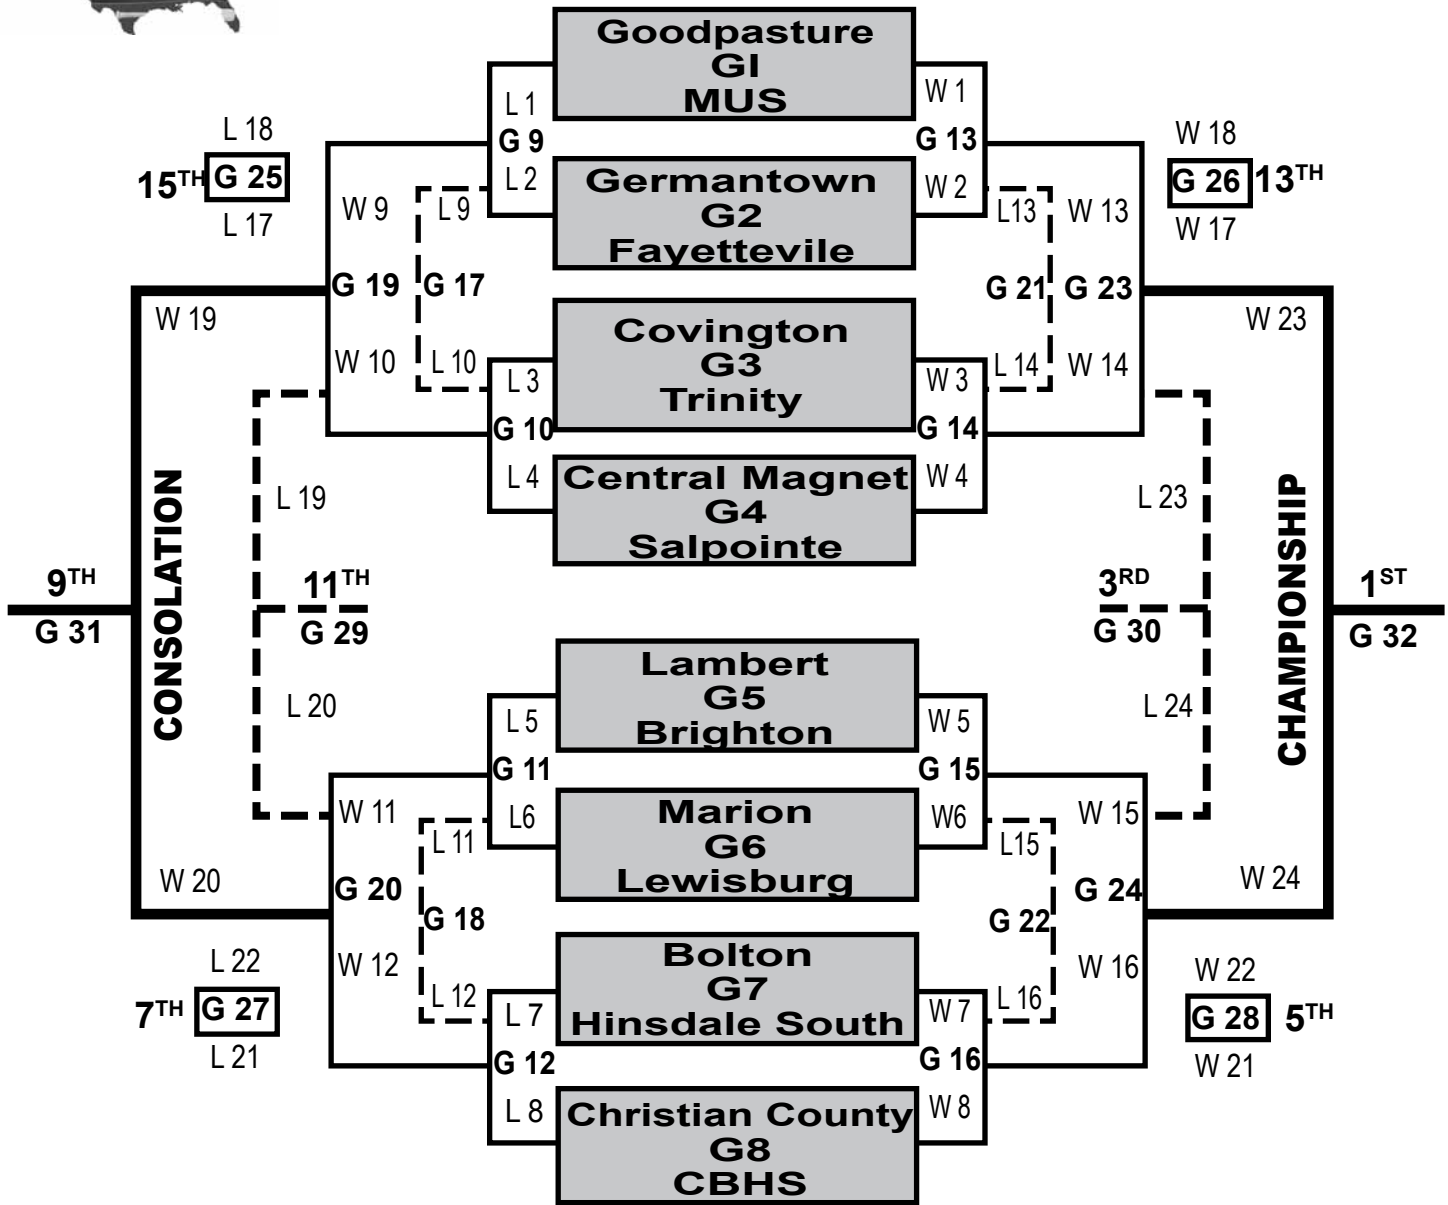

22nd Annual USA CLASSIC USA STADIUM • MILLINGTON GIACOSA FIELD - CBHS • MEMPHIS

• GAME SCHEDULE •

| WEDNESDAY APRIL 2 | | THURSDAY APRIL 3 | | FRIDAY APRIL 4 | | SATURDAY APRIL 5 | |
|------------------------------------|-------|---------------------|-------|-------------------|-------|---------------------|------------------------|
| 1 • 3:00 PM | USA 1 | 9 • 2:00 PM | USA 2 | 17 • 2:00 PM | USA 2 | 25 • 10:00 AM | CBHS 15 th |
| 2 • 5:15 PM | USA 1 | 10 • 4:30 PM | USA 2 | 18 • 4:30 PM | USA 2 | 26 • 1:00 PM | CBHS 13 th |
| 3 • 2:00 PM | USA 2 | 11 • 3:00 PM | CBHS | 19 • 3:00 PM | CBHS | 27 • 9:00 AM | USA 2 7 th |
| 4 • 4:30 PM | USA 2 | 12 • 5:15 PM | CBHS | 20 • 5:15 PM | CBHS | 28 • NOON | USA 2 5 th |
| 5 • 7:30 PM | USA 1 | 13 • 7:30 PM | CBHS | 21 • 7:30 PM | CBHS | 29 • 3:00 PM | USA 2 11 th |
| 6 • 3:00 PM | CBHS | 14 • 3:00 PM | USA 1 | 22 • 3:00 PM | USA 1 | 30 • 1:00 PM | USA 1 3 rd |
| 7 • 5:15 PM | CBHS | 15 • 5:15 PM | USA 1 | 23 • 5:15 PM | USA 1 | CONSOLATION | |
| 8 • 7:30 PM | CBHS | 16 • 7:30 PM | USA 1 | 24 • 7:30 PM | USA 1 | 31 • 10:00 AM | USA 1 9 th |
| CHAMPIONSHIP | | | | | | | |
| 32 • 4:00 PM USA 1 1 st | | | | | | | |